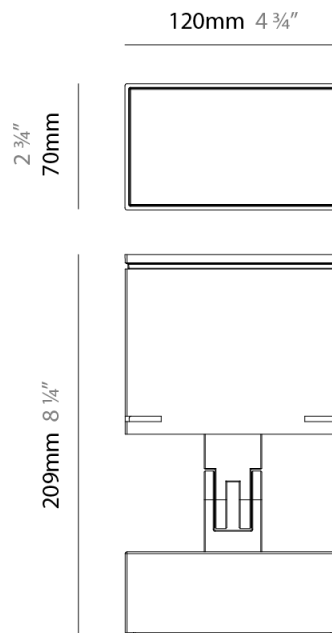

1. To build a product code in our configurator select the specify button on the base model # product page
2. To build a manual product code on this datasheet choose from the options listed below in blue font and add the suffix to the base model #

GENERAL

Series: Target
Partner: Platek
Division: Exterior
Installation: Surface
Product Type: Flood
Mounting Location: Above Ground
Light Distribution: Adjustable

PHYSICAL

Shape: Rectangle
Length (mm): 120
Length (in): 4 ¾
Width (mm): 70
Width (in): 2 ¾
Height (mm): 213
Height (in): 8 ⅜
Screws: A4 stainless steel
Diffuser: Clear tempered glass
Fixture Finish: [BLK / WHI / GRY / COR / ANT / BRZ](#)
Fixture Material: Aluminum Die Cast

ELECTRICAL

Lamp Type: LED
Input Wattage (W): 20
Total Output Wattage (W): 16
Dimming: Non-Dimmable
Driver Included: Yes
Driver Location: Integrated
Driver Type: Constant Current - 120Vac
Driver Class: Class 2
Input Voltage (V): 120 - 277
Constant Current (mA): 700
Upon Request: Integral: Phase dimming 120Vac / Non-dimming 120/277Vac / Remote: 0-10Vdc dimming

LED

Number of LEDs: 8
Color Temperature (°K): [3000 / 4000](#)
Max. Delivered Lumen (lm): 1615 / 1680
Nominal Lumen (lm): 2000 / 2080
CRI: >80 CRI
Lamp Life (hrs): 60000

OPTICAL

Optic: [9 / 24 / 48 / ELL](#)
Adjustability: Rotational 330°; Tilt 90°

RATINGS AND CERTIFICATIONS

Certified By: Certified for North American Standards
IP rating: IP66
IK Rating: IK08
Bug Rating: B2 U0 G0